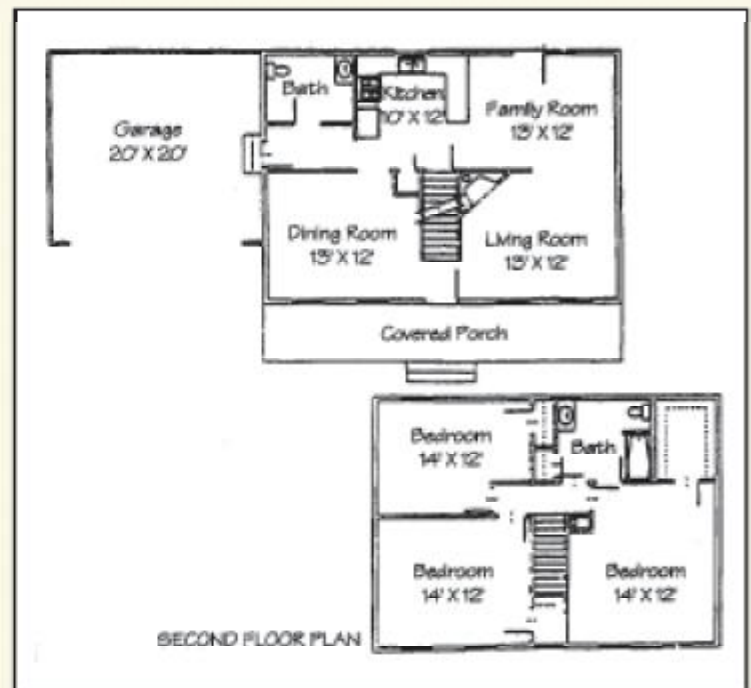

New England Fine Homes Collections

Featuring 100% complete homes on your favorite lot

\$132,900

Williamsburg Colonial

Stick
Built

A Simple Floor Plan
Provides a
Livable Space

- Flexible floorplan to allow many configurations
- Neatly trimmed exterior in the geometric colonial style
- Downstairs 4 large and bright rooms create traditional areas with today's easy openness
- Since no space is wasted in hallways, rooms are pleasantly spacious
- Price includes all work and materials from foundation to finish
- Architectural consulting and Blue Print included in price.

Square Footage:

Finished first floor:	884 sq. ft.
Finished second floor:	918 sq. ft.
Garage:	400 sq. ft.
Total Finished Square Feet:	1,802 sq. ft.