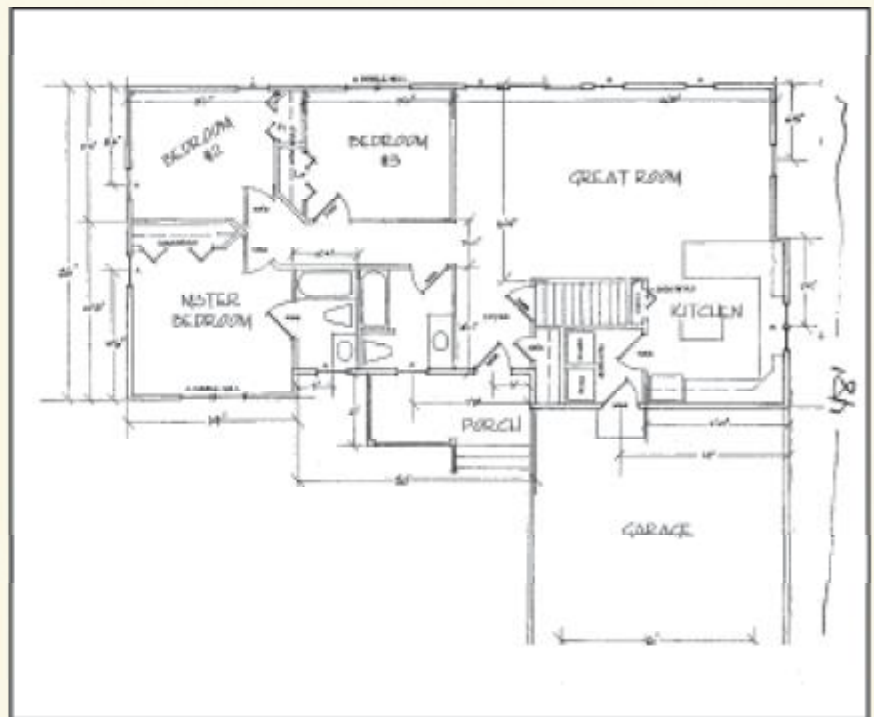

New England Fine Homes Collections

Featuring 100% complete homes on your favorite lot

\$149,900

Plymouth

A Simple Floor Plan
Provides a
Livable Space

- Flexible floorplan to allow many configurations
- Price includes all work and materials from foundation to finish
- Architectural consulting and Blue Print included in price.
- Central air, central vac and alarm system included

Square Footage:
Total Finished Square Feet: 1,400 sq. ft.