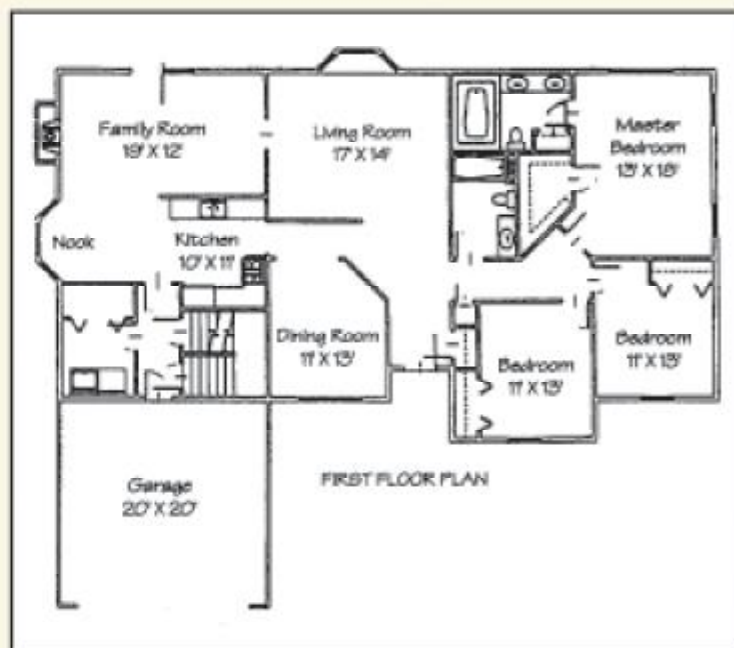

## New England Ranch

Stick  
Built

Warmth and Security are the  
Hallmarks of this Exterior

- Flexible floorplan to allow many configurations
- Kitchen is ideal for a serious cook...or two
- Walk-in bay window is ideal for a breakfast nook
- Balanced windows, doors and trim create timeless curb appeal
- Price includes all work and materials from foundation to finish
- A charming front porch adds to the front entrance
- Unfinished room above garage
- Architectural consulting and Blue Print included in price.

Square Footage:

Finished first floor:	2,100 sq. ft.
Finished second floor:	n/a
Garage:	400 sq. ft.
Total Finished Square Feet:	2,100 sq. ft.
Total Unfinished Square Feet:	240 sq. ft.