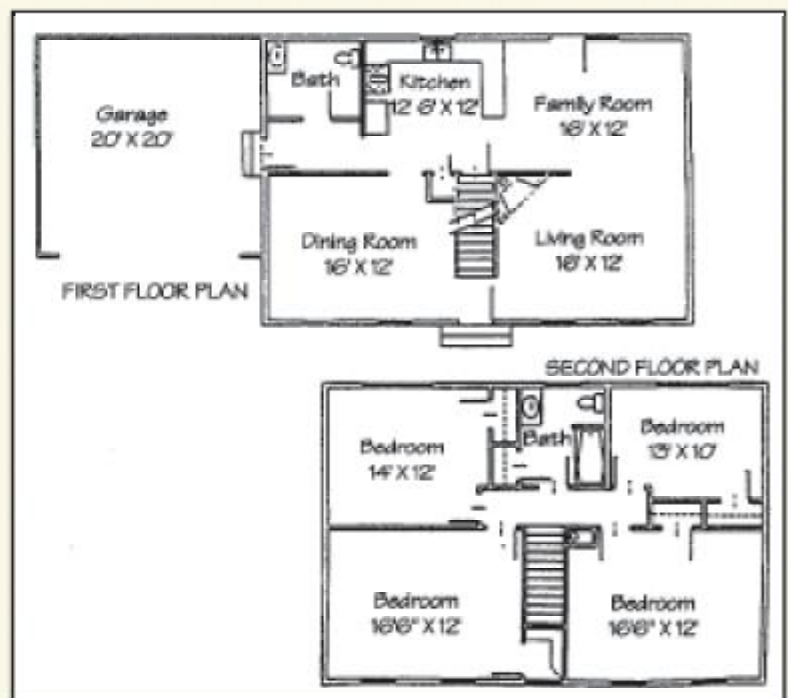

New England Fine Homes Collections

Featuring 100% complete homes on your favorite lot

\$142,900

The Maple Crest

Colonial Home

Reminiscent of George III

- Flexible floorplan to allow many configurations
- With 4 big bedrooms, this is a great plan for families with teens
- Inside formal and informal spaces are comfortably proportioned
- Living room with fireplace is flanked by a sunny family room
- Unfinished room above garage
- Small covered porch
- Price includes all work and materials from foundation to finish
- Architectural consulting and Blue Print included in price.

Square Footage:

Finished first floor:	988 sq. ft.
Finished second floor:	988 sq. ft.
Garage:	400 sq. ft.
Total Finished Square Feet:	1,976 sq. ft.