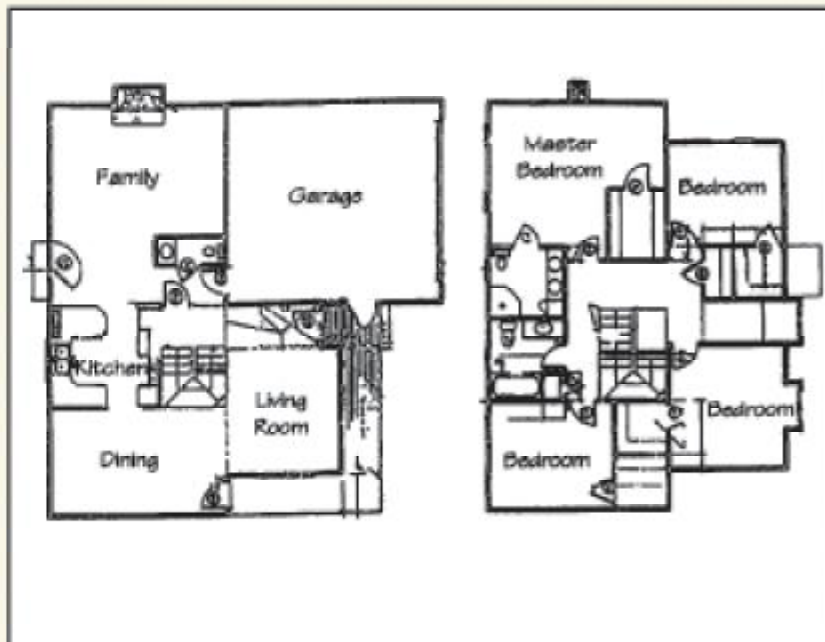

New England Fine Homes Collections

Featuring 100% complete homes on your favorite lot

\$156,900

Ludlow Traditional

A Fresh Approach to Tradition Creates a Compact Plan with Appealing Features

- Large master bathroom with full bath offers privacy
- Living room opens to large porch
- With 4 big bedrooms, this is a great plan for families with teens
- Inside formal and informal spaces are comfortably proportioned
- Price includes all work and materials from foundation to finish
- Architectural consulting and Blue Print included in price.

Square Footage:

Finished first floor:	888 sq. ft.
Finished second floor:	1,027 sq. ft.
Garage:	462 sq. ft.
Total Finished Square Feet:	1,965 sq. ft.