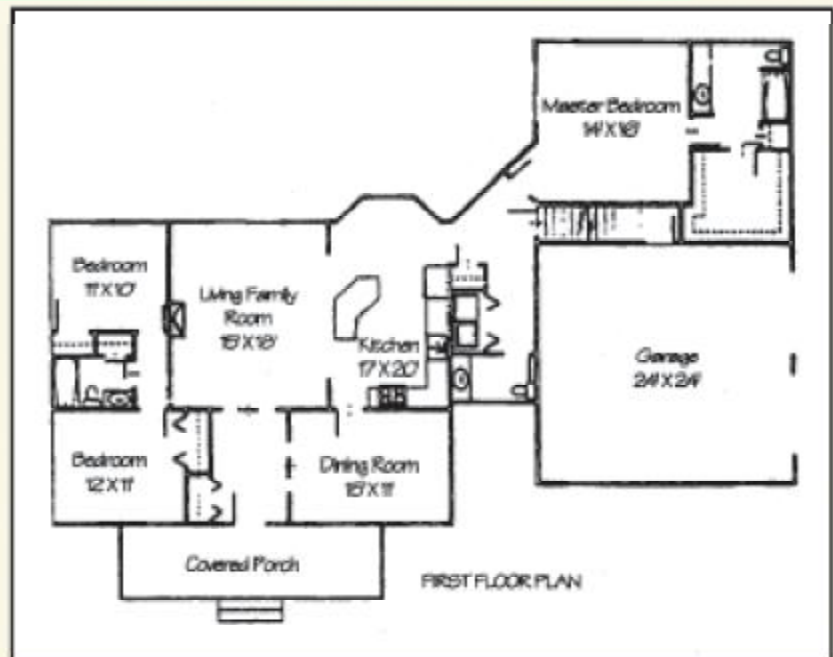

New England Fine Homes Collections

Featuring 100% complete homes on your favorite lot

\$169,900

Hadley Ranch

Stick
Built

Cathedral Ceilings
Create a Soaring
Impression

- Flexible floorplan to allow many configurations
- Master bedroom is complemented by a master bath and a spacious walk-in closet
- Access the rear from either the master bedroom or living area
- A front porch adds to the character of this home
- Unfinished room above garage
- Price includes all work and materials from foundation to finish
- Architectural consulting and Blue Print included in price.

Square Footage:

Finished first floor:	1,800 sq. ft.
Finished second floor:	n/a
Garage:	570 sq. ft.
Total Finished Square Feet:	1,800 sq. ft.
Total Unfinished Square Feet:	384 sq. ft.