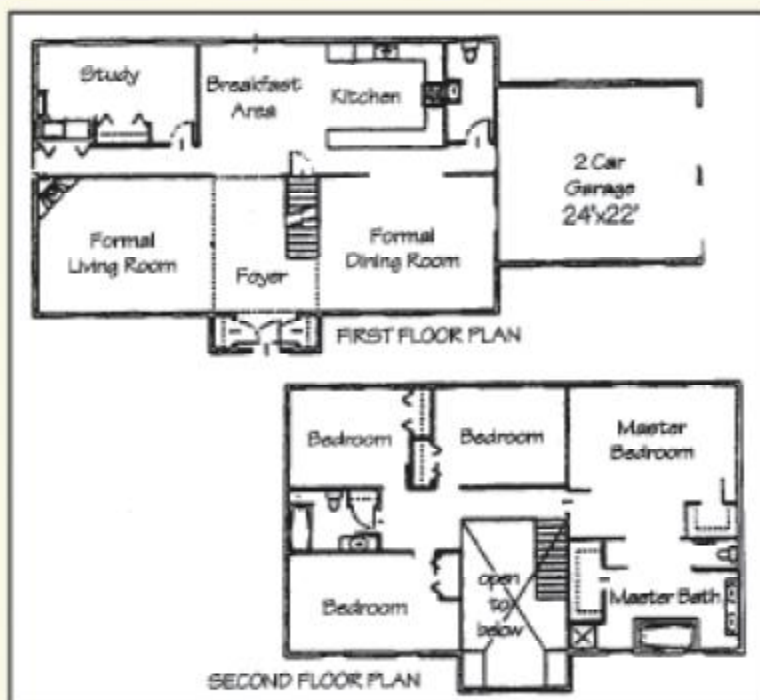

New England Fine Homes Collections

Featuring 100% complete homes on your favorite lot

\$279,900

The Grand Colonial

A Luxurious Master Suite Graces This Fine Home

- Flexible floorplan to allow many configurations
- Master bedroom suite privately placed on the second floor
- High impact entrance also leads to second floor
- Formal living room and dining room
- Cathedral ceiling in foyer
- Price includes all work and materials from foundation to finish
- Architectural consulting and Blue Print included in price.

Square Footage:

Finished first floor:	1,260 sq. ft.
Finished second floor:	1,260 sq. ft.
Garage:	528 sq. ft.
Total Finished Square Feet:	2,520 sq. ft.