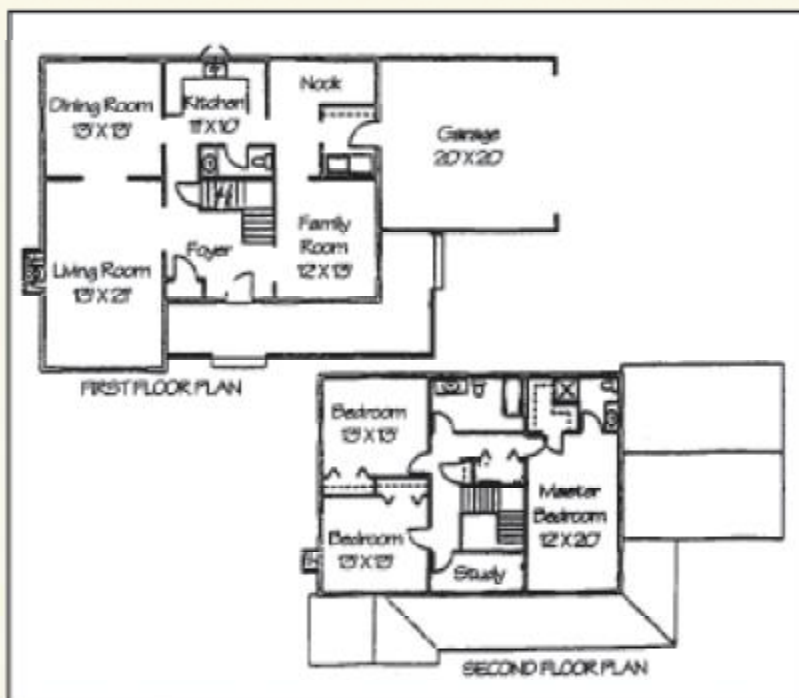

New England Fine Homes Collections

Featuring 100% complete homes on your favorite lot

\$146,500

Executive Colonial

Stick
Built

A Vaulted Ceiling Creates a Soaring Impression

- Flexible floorplan to allow many configurations
- Master bedroom is complemented by a master bath and walk-in closet
- Vaulted living room has easy access to second floor
- Sunny living room introduced by spacious entry
- Price includes all work and materials from foundation to finish
- Architectural consulting and Blue Print included in price.

Square Footage:

Finished first floor:	1,084 sq. ft.
Finished second floor:	988 sq. ft.
Garage:	400 sq. ft.
Total Finished Square Feet:	2,072 sq. ft.